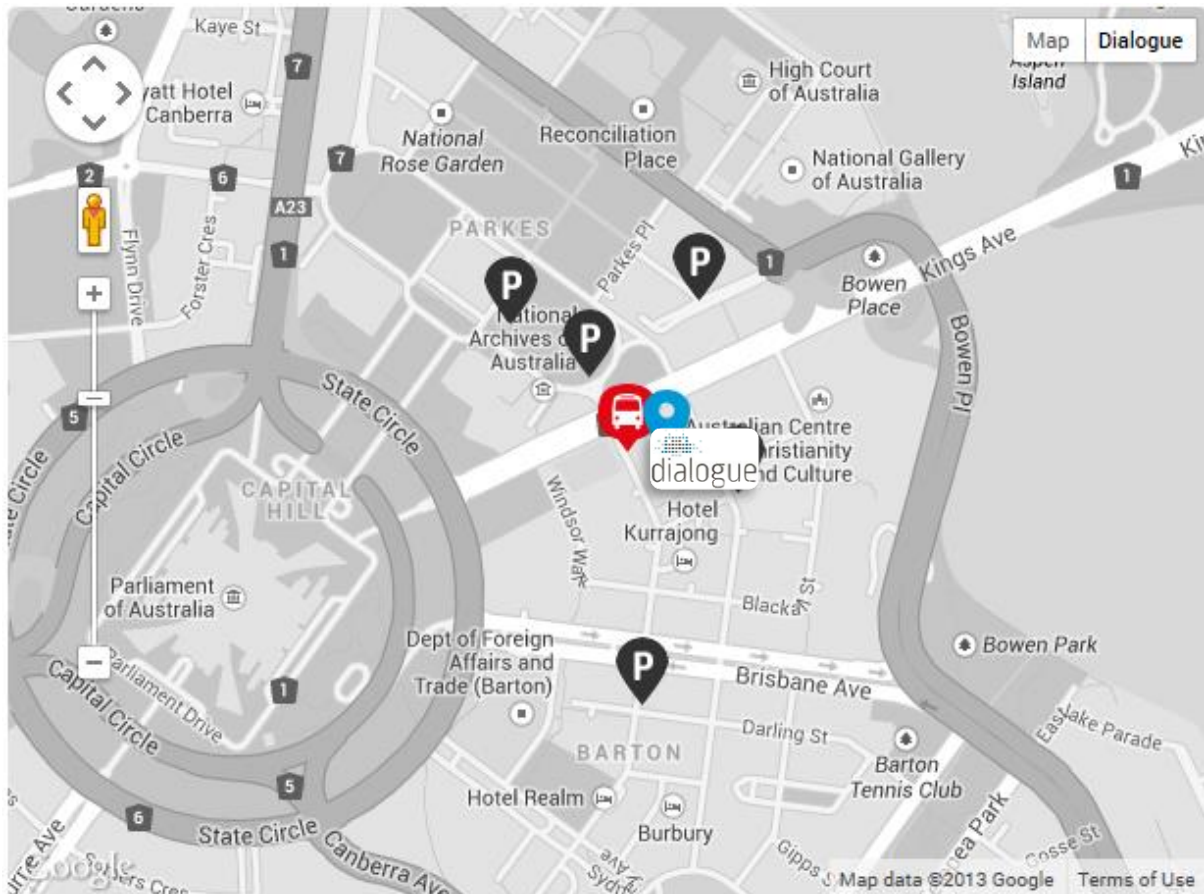

Dialogue

4 National Circuit, Barton ACT 2600. Ph. 02 6269 5700

Located on the ground floor of the 4N building. Follow the signs to register.

Parking

Secure car parking is available on level B4 of the building. The car park entrance is on National Circuit. Someone will be at the car park entrance to swipe you down. Access to the ground floor is via the lifts.

Bus Routes

The RED RAPID bus runs directly to and from the city - with a travel time of around 15 minutes; this route is marked on the map. Other routes pass along National circuit and travel to; Gungahlin, Fyshwick, Woden and Tuggeranong. Full service information may be obtained from the Action website.